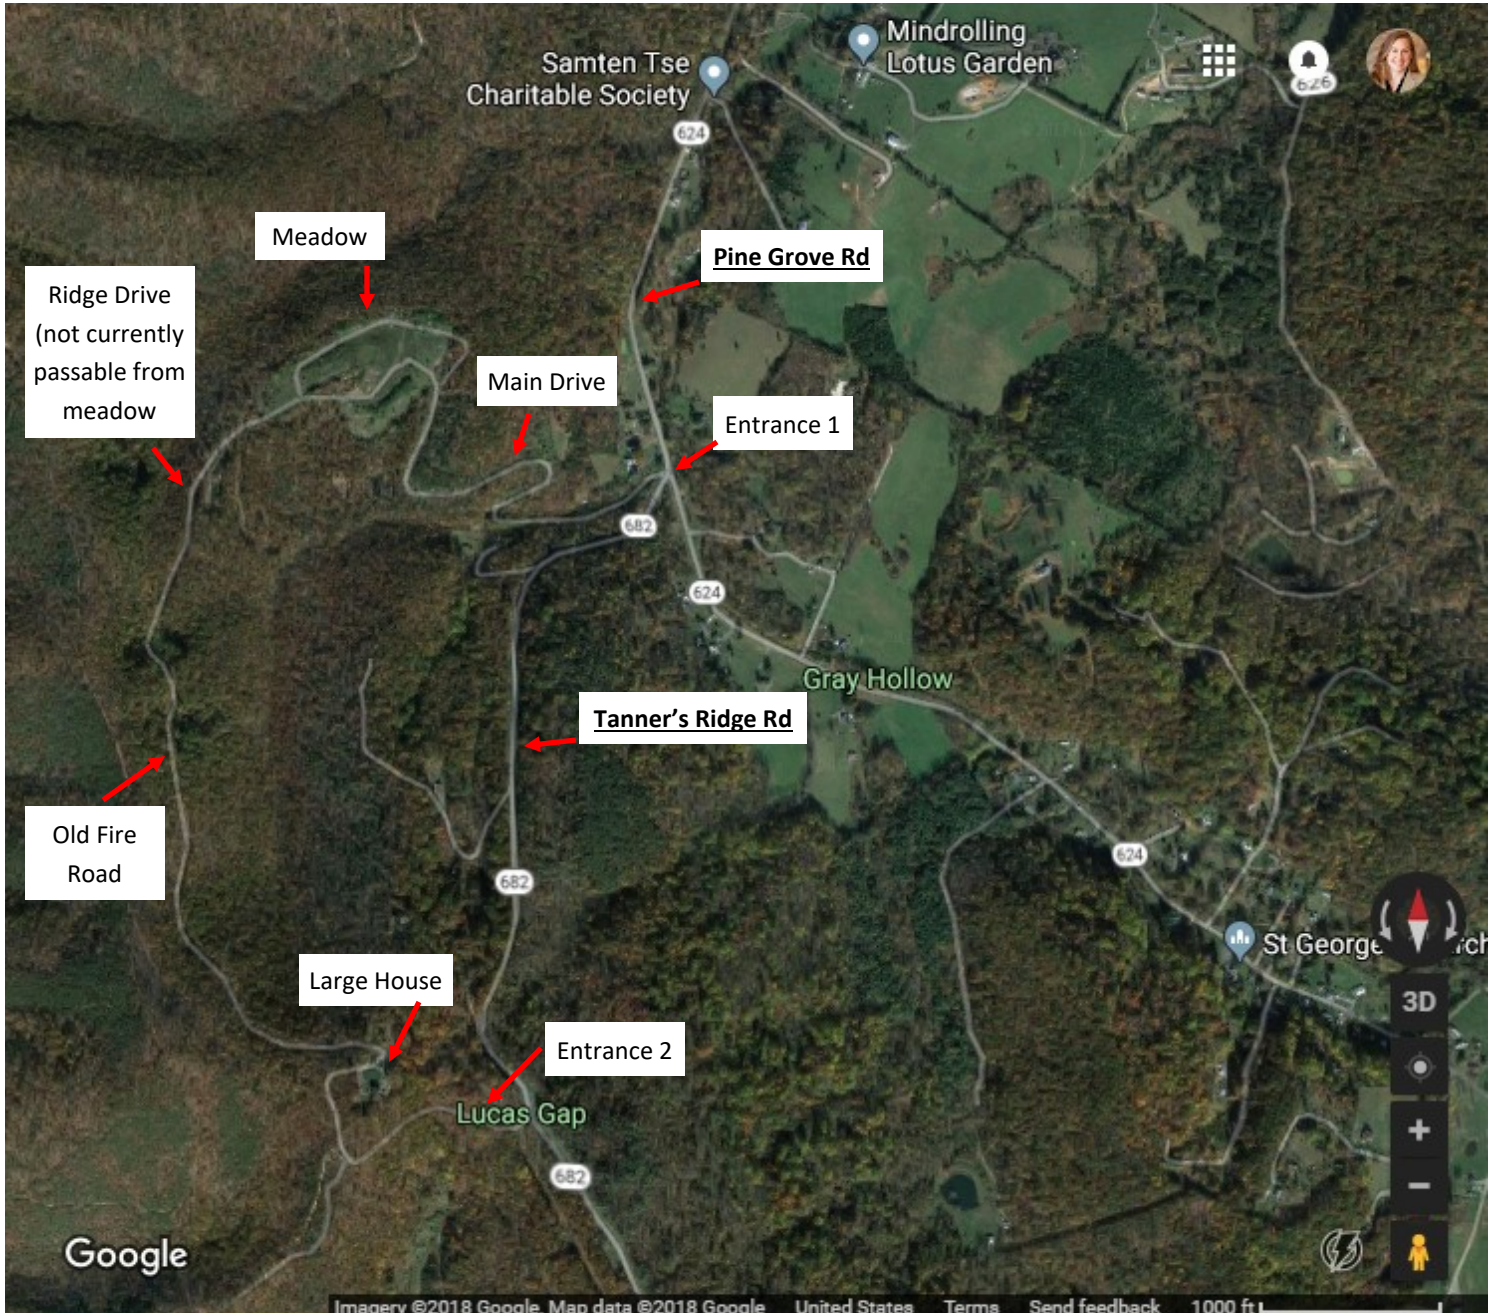

2454 Pine Grove Road

200 acres +/-

Aerial image compiled by:

CHERI WOODARD REALTY

Rappahannock · Fauquier · Madison · Culpeper

Tanya A Paull · tanya@cheriwoodard.com · 540-987-8500 x6 · www.cheriwoodard.com