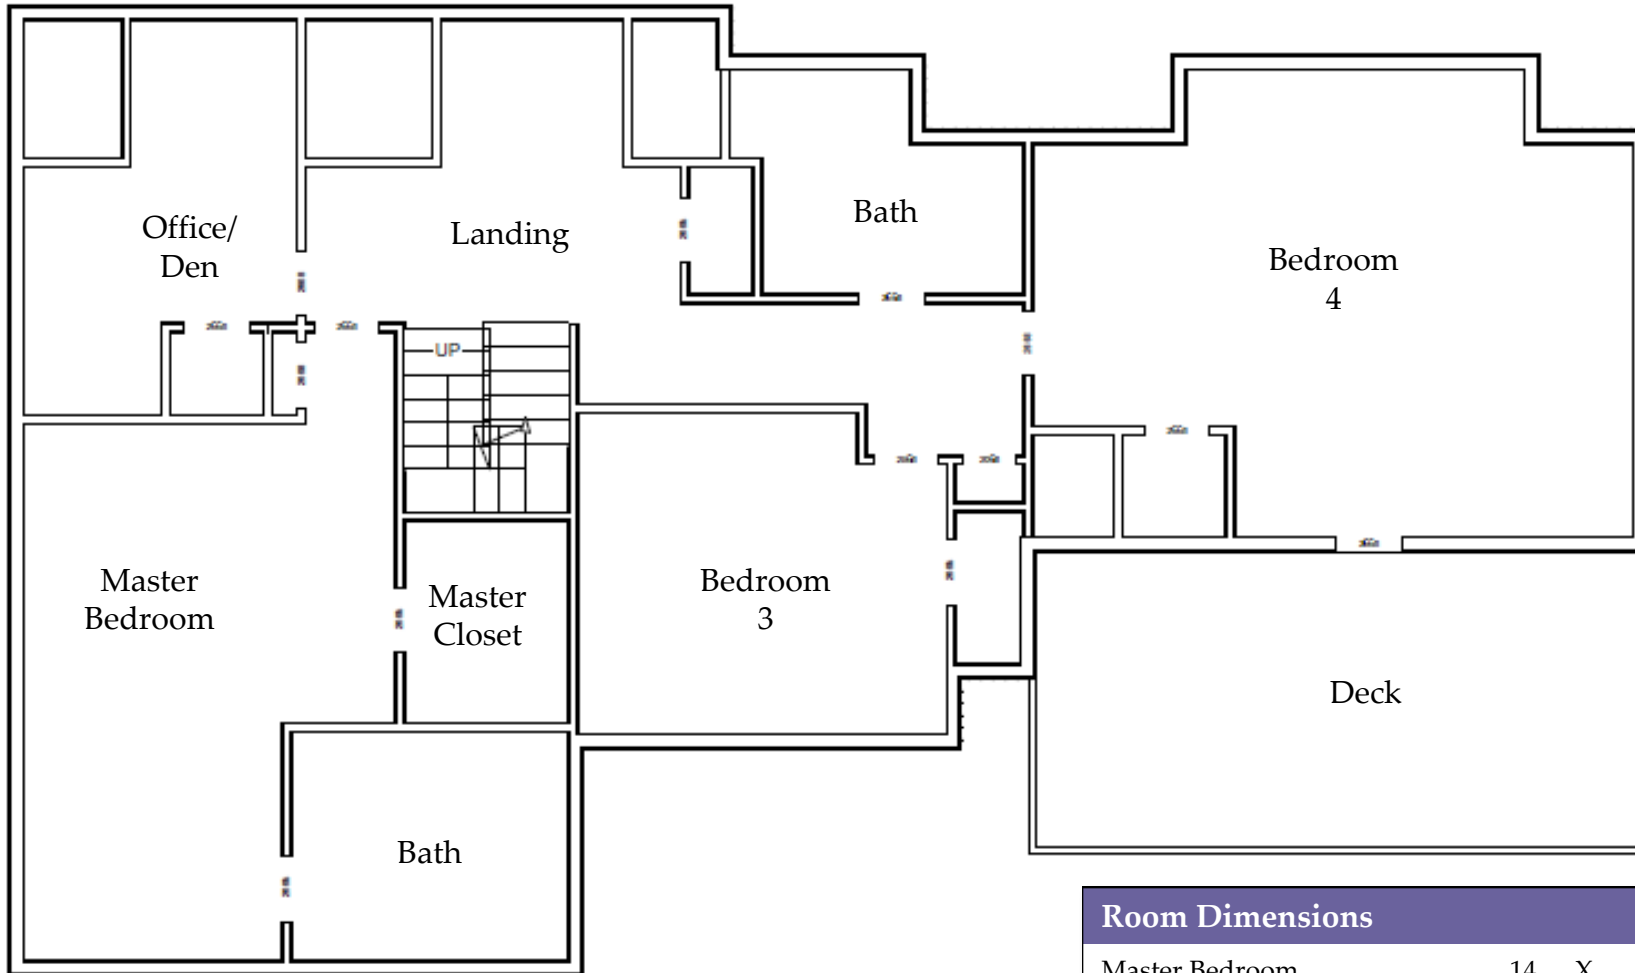

SERONERA

4311 Sperryville Pike, Woodville

Room Dimensions			
Kitchen	12	X	12
Family Room	14	X	24
Dining Room	17	X	21
Living Room	20	X	22
Bedroom 1	11	X	11

Floor plans are for reference purposes only

CHERIWOODARDREALTY

37C Main Street • Sperryville, VA 22740

540.987.8500 • www.cheriwoodard.com

SERONERA

4311 Sperryville Pike, Woodville

Room Dimensions

Master Bedroom	14	X	21
Office / Den	11	X	12
Bedroom 3	14	X	12
Bedroom 4	23	X	18
Deck	23	X	11