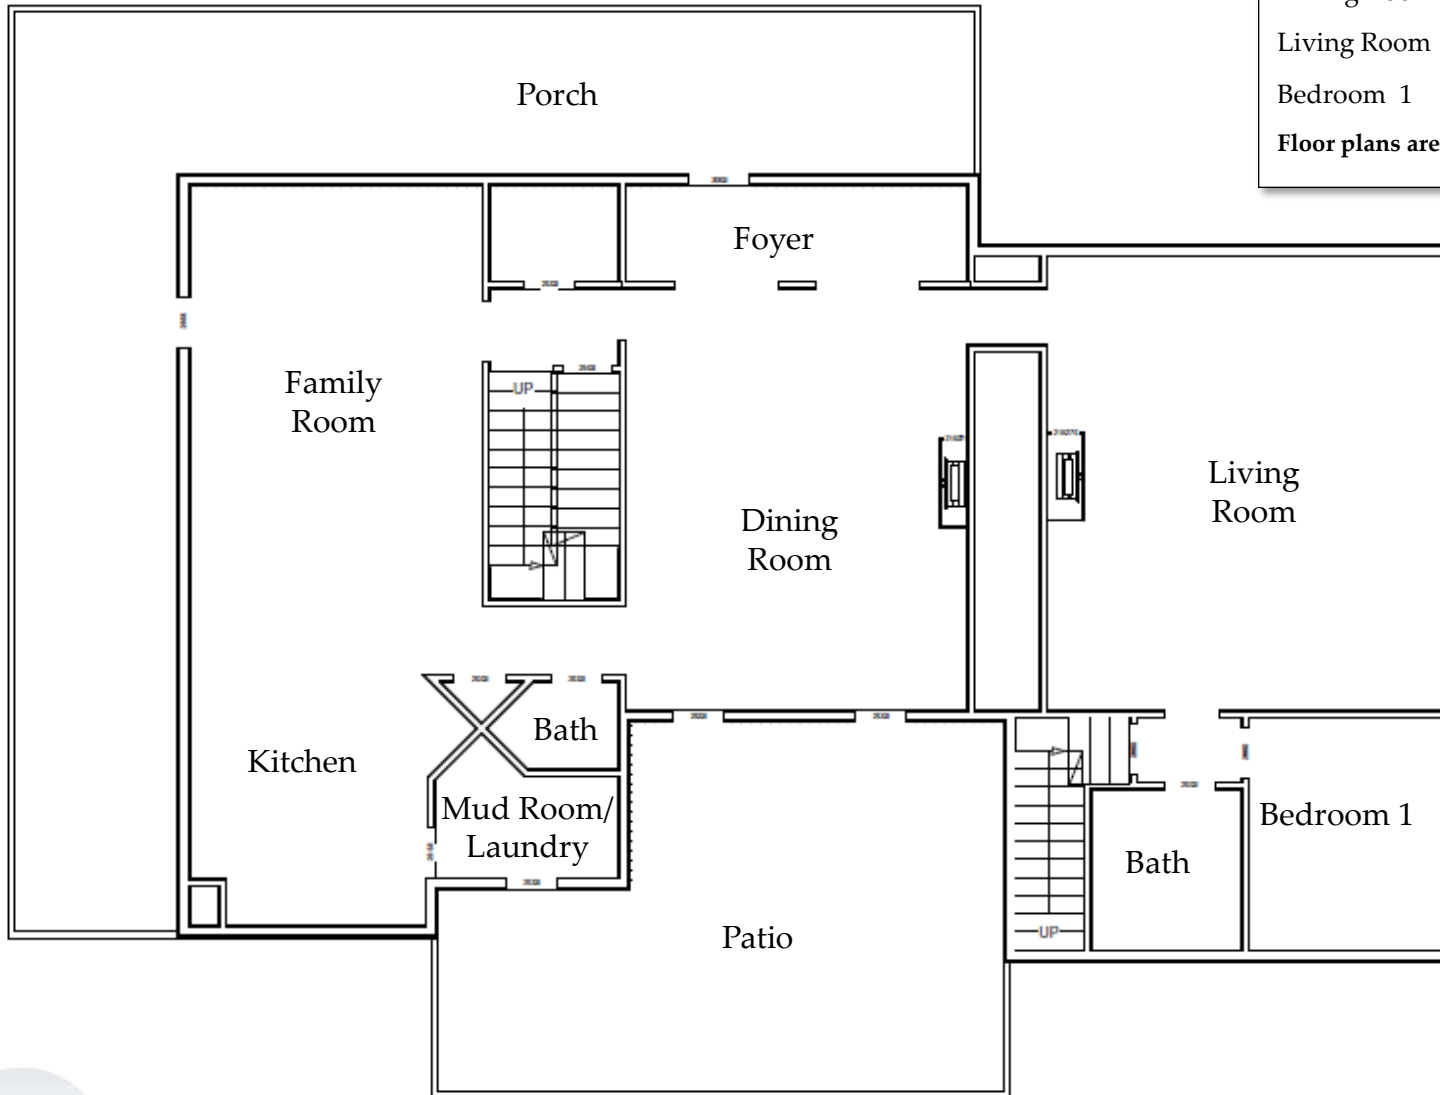

SERONERA

4311 Sperryville Pike, Woodville

Room Dimensions			
Kitchen	12	X	12
Family Room	14	X	24
Dining Room	17	X	21
Living Room	20	X	22
Bedroom 1	11	X	11

Floor plans are for reference purposes only

CHERIWOODARDREALTY

37C Main Street • Sperryville, VA 22740

540.987.8500 • www.cheriwoodard.com

SERONERA

4311 Sperryville Pike, Woodville

Room Dimensions

Master Bedroom	14	X	21
Office / Den	11	X	12
Bedroom 3	14	X	12
Bedroom 4	23	X	18
Deck	23	X	11