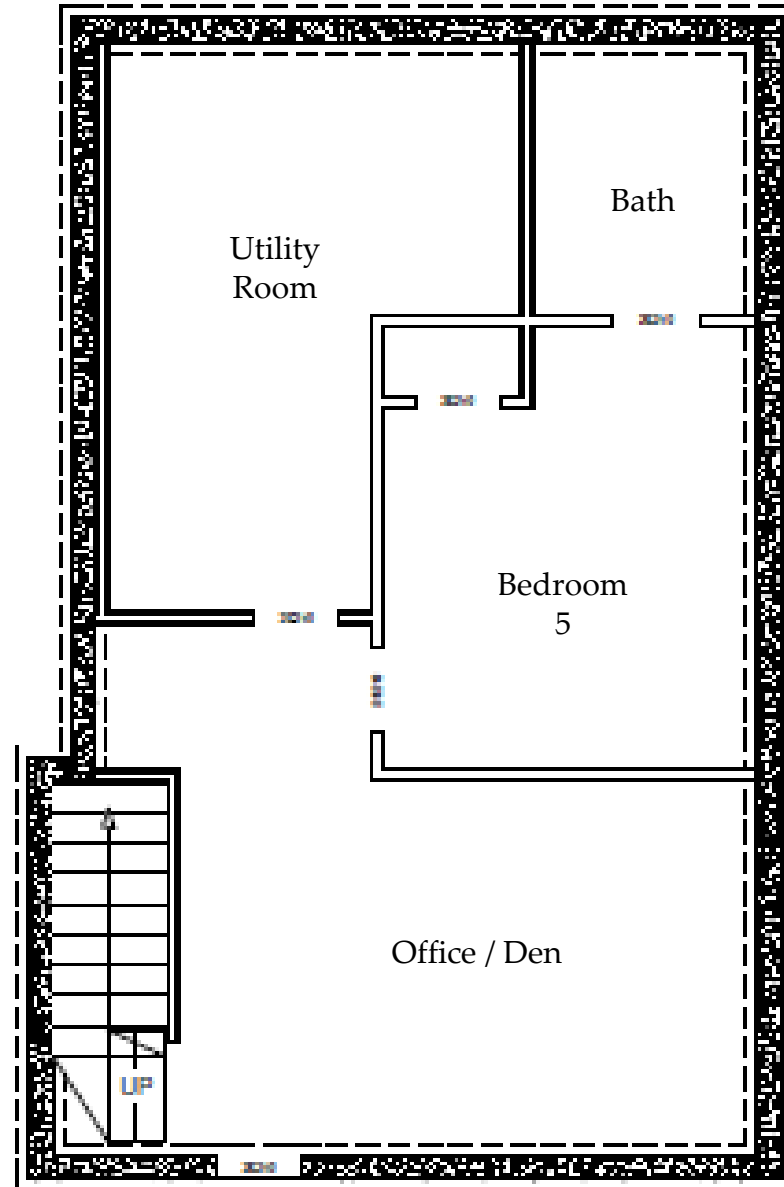

SERONERA

4311 Sperryville Pike, Woodville

Room Dimensions

Bedroom 5	11	X	13
Utility Room	12	X	17
Office / Den	17	X	11

Floor plans are for reference purposes only

CHERIWOODARDREALTY

37C Main Street • Sperryville, VA 22740

540.987.8500 • www.cheriwoodard.com