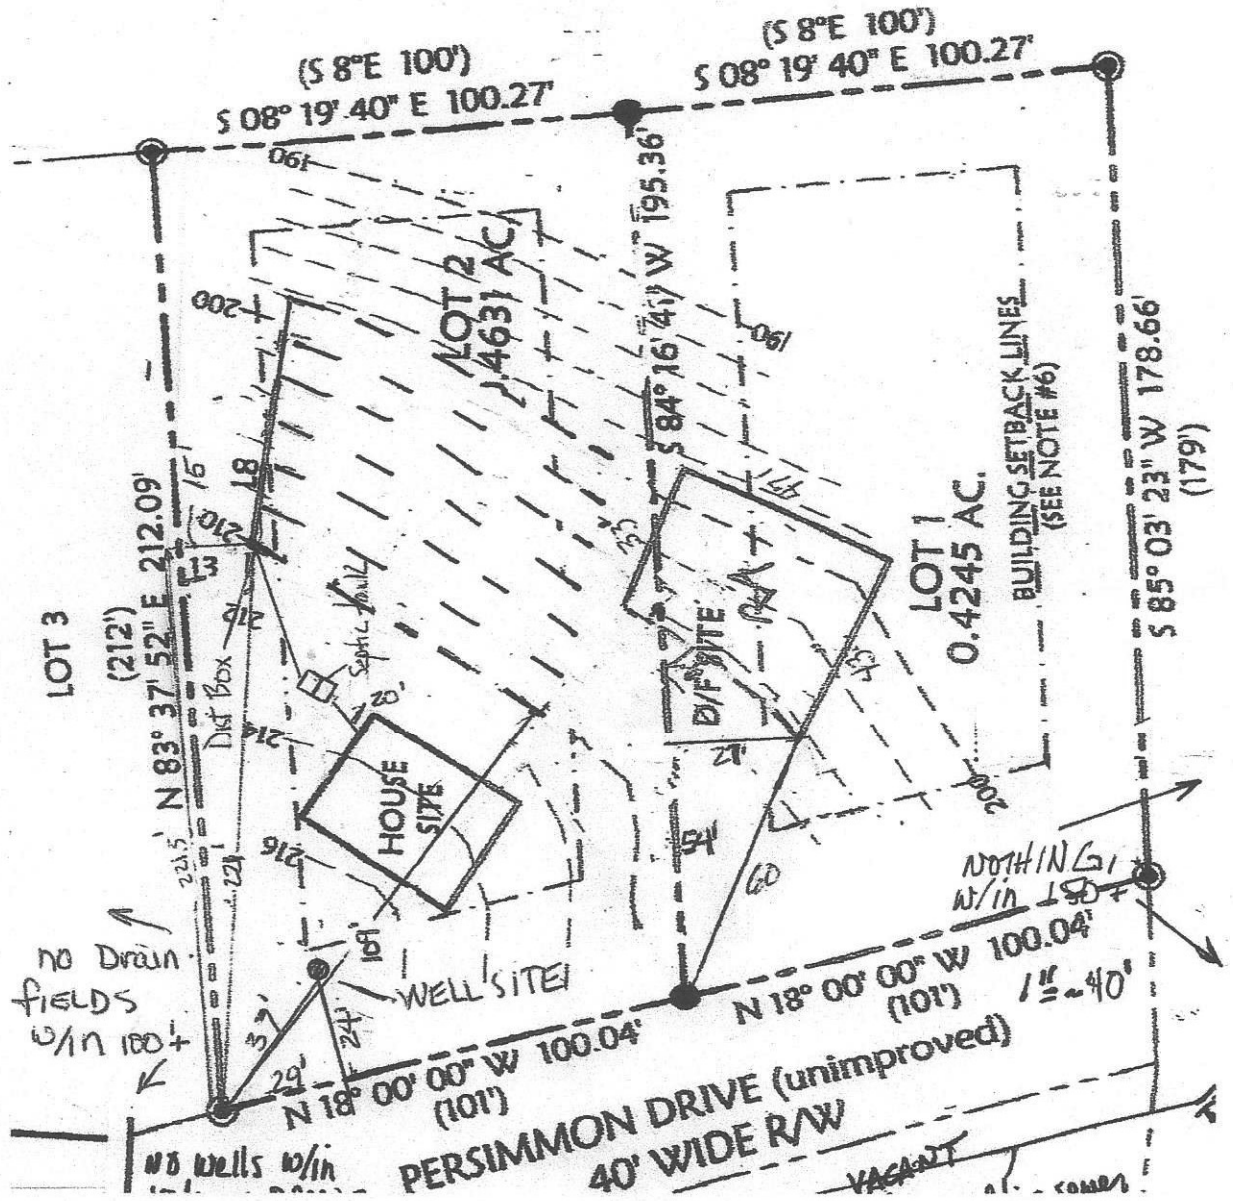

THIS ONE  
 WORKS  
 FOR APPROX SCAVE  
 BUT D-BOX  
 MEASUREMENTS  
 ARE INCORRECT

Commonwealth of Virginia  
 Daniel Perry  
 DPOR #1940001067  
*Daniel Perry*  
 AOSE